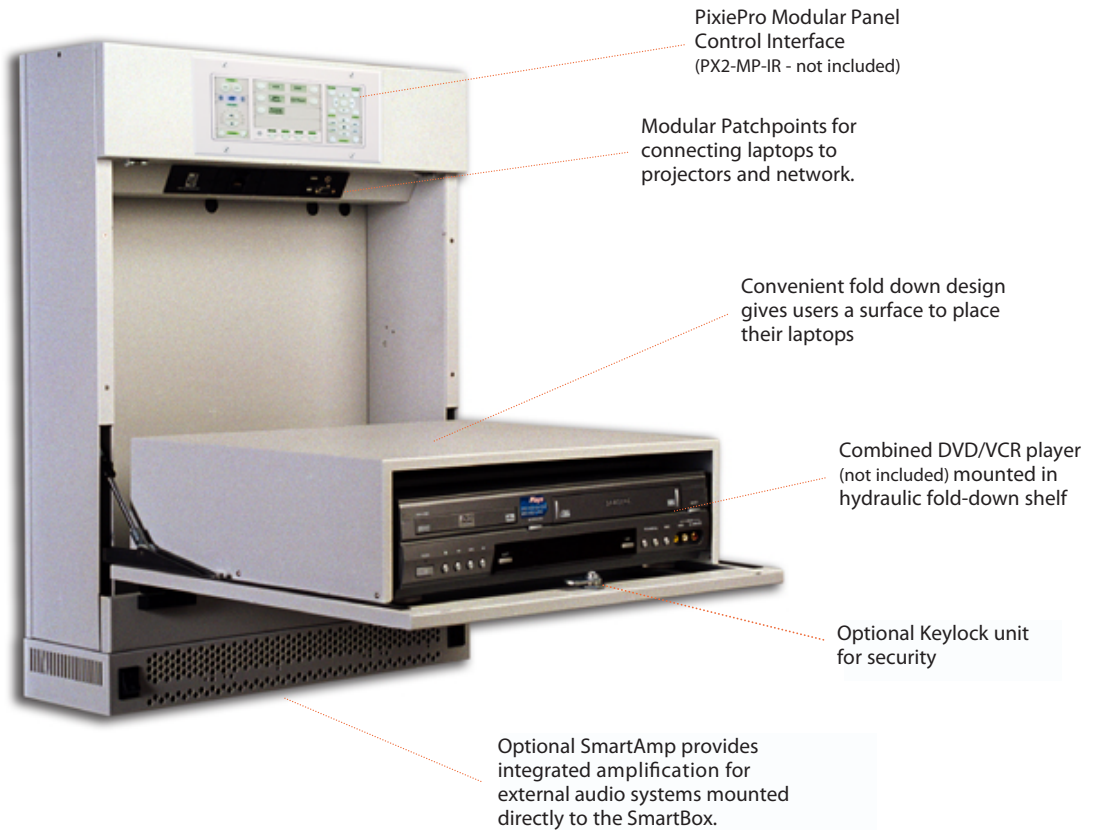

# SLB-SBOX+

## SmartBox+ Wall Mount

Wall Mount VCR/DVD enclosure with SmartPanel mini-controller cabinet.

SmartBox+ shown in closed position, with SmartPanel Control Interface (SP2-SMCHAS-SW - not included)

### FEATURES

The SmartBox+ is an impressive mounting solution for the PixiePro (PX2-MP-IR) or Small Chassis SmartPanel (SP2-SMCHAS) and any VCR, DVD, or VCR/DVD combo. The SmartBox+ shelf folds down to reveal a standard VCR or DVD player. The folding deck provides a convenient place to rest a laptop or portable video source.

The product includes mounting hardware for virtually every situation. You must specify four SLB-MINI modules for each SmartBox+. Available in custom colors (4 unit minimum). Lead times on custom colors may be up to six weeks.